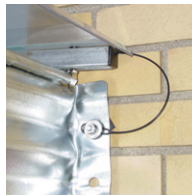

Safety Retainer-
Hinge